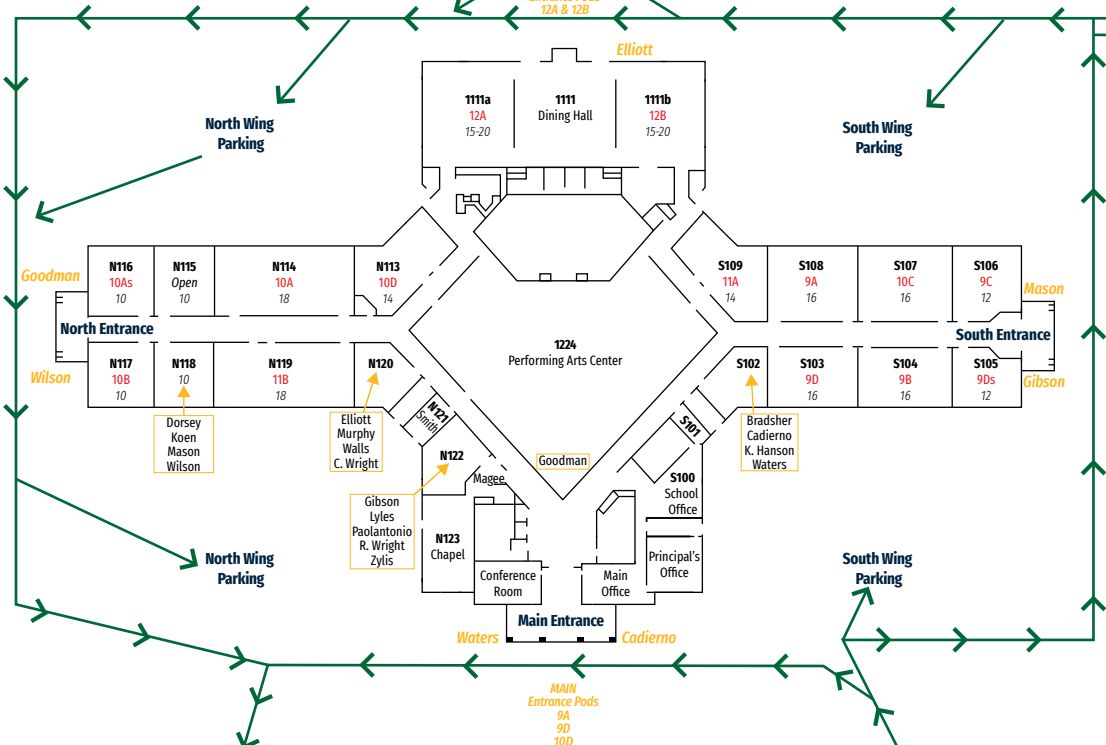

BOAT
Mr. Joyner

ART

STORAGE

QUAIL RIDGE ROAD

SOUTH
Entrance Pods
9B
9C
9C
10C

NORTH
Entrance Pods
10A
10B
11B

MAIN
Entrance Pods
9A
9D
10D
10A

14TH STREET